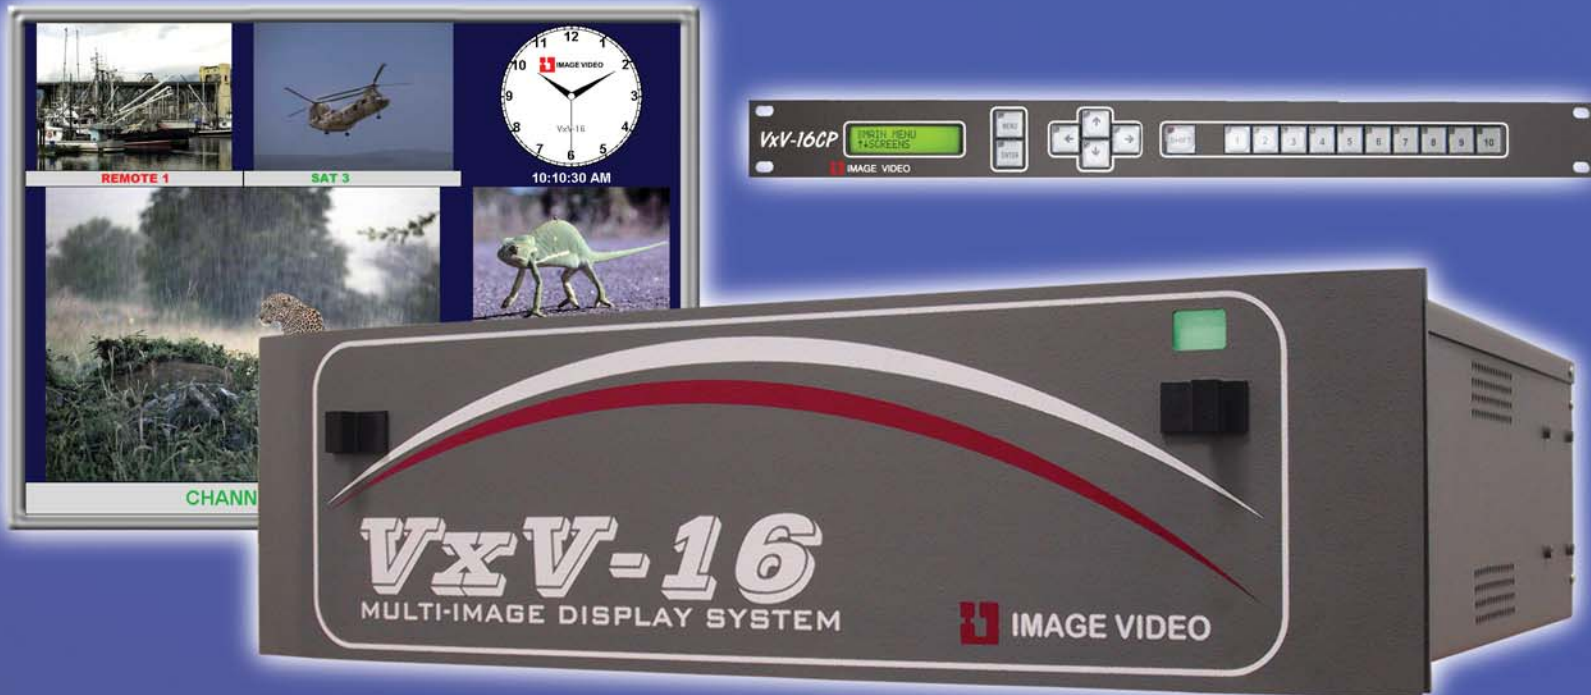

VxV-16

MULTI-IMAGE DISPLAY SYSTEM

The VxV-16 combines up to 16 mixed format video sources on a high resolution display. The unit comes standard with 16 inputs which are software selectable for analog or digital formats. The VxV-16 may be integrated with the Image Video TSI-1000 controller for a complete monitor wall tally solution.

- Includes VxV-16CP remote control panel. Additional panels also available
- Available output resolutions: 1360 x 768, 1024 x 768, and 800 x 600
- Redundant power supply standard
- Embedded audio metering included
- Optional audio metering of analog or AES / EBU audio available